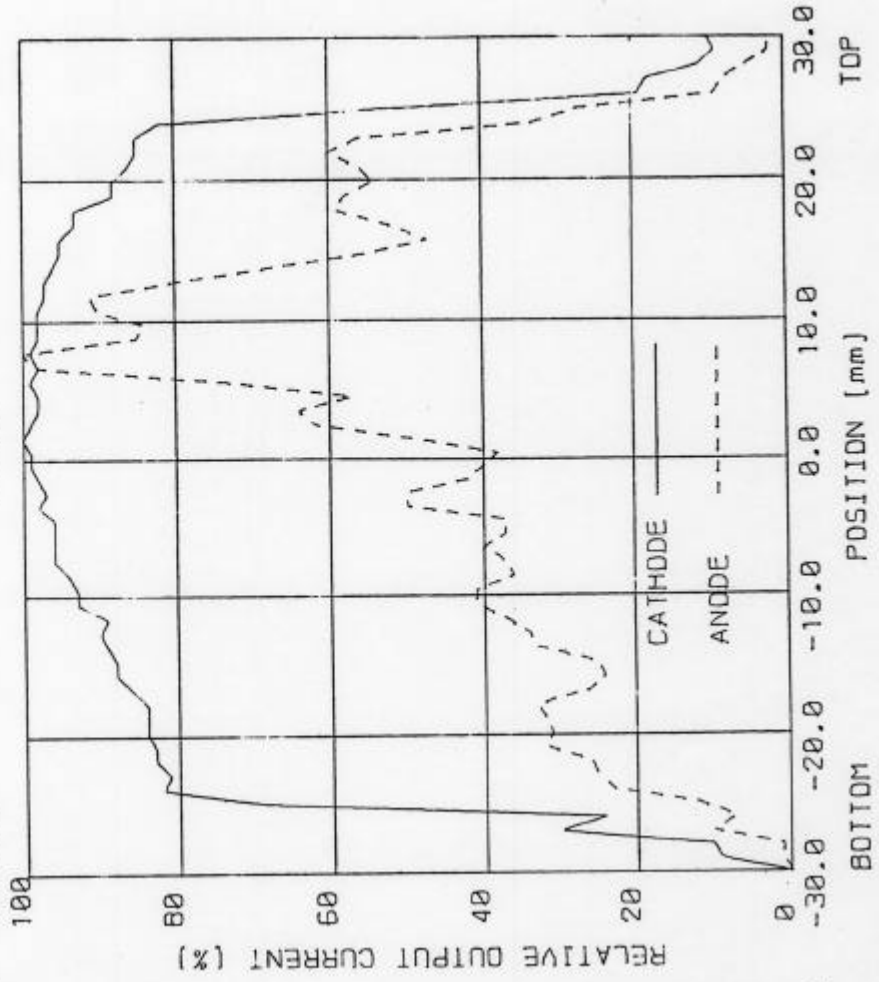

# UNIFORMITY OF R6041-06

TEST DATE : 980218

SERIAL No.: 881262

WAVELENGTH : 400 [nm]

SUPPLY VOLTAGE : -1000 [V]

BOTTOM VIEW

[ TOP VIEW ]

Y-AXIS